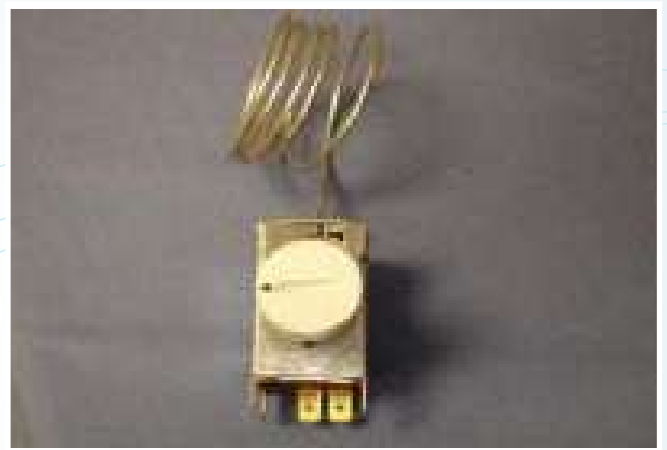

Signboard Holder - Fits Models GST-AST 52
Item code C726763

Tall Divider for Caravell AST Baskets
Item code C280372

Thermometers - Horizontal w/clips
Item code C330042

Thermometers - Vertical Hanging
Item code C330043

T-Stat Cooler
Item code C152787

T-Stat Dual
Item code C360077

T-Stat Freezer
Item code C690948

Tub Cover - Fits 3gal tubs
Item code C717990

Tub holder for (2) 3gal tubs - Fits all Caravell CDC/DCD
Item code C280567