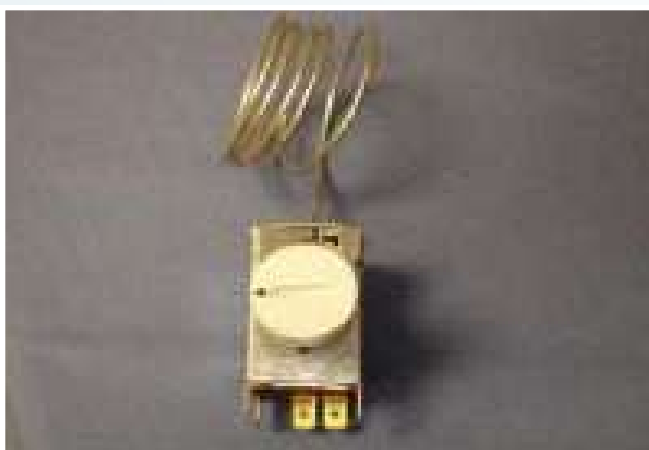

Signboard Holder - Fits Models GST-AST 52
Item code C726763

Tall Divider for Caravell AST Baskets
Item code C280372

Thermometers - Horizontal w/clips
Item code C330042

Thermometers - Vertical Hanging
Item code C330043

T-Stat Cooler
Item code C152787

T-Stat Dual
Item code C360077

T-Stat Freezer
Item code C690948

Tub Cover - Fits 3gal tubs
Item code C717990

Tub holder for (2) 3gal tubs - Fits all Caravell CDC/DCD
Item code C280567