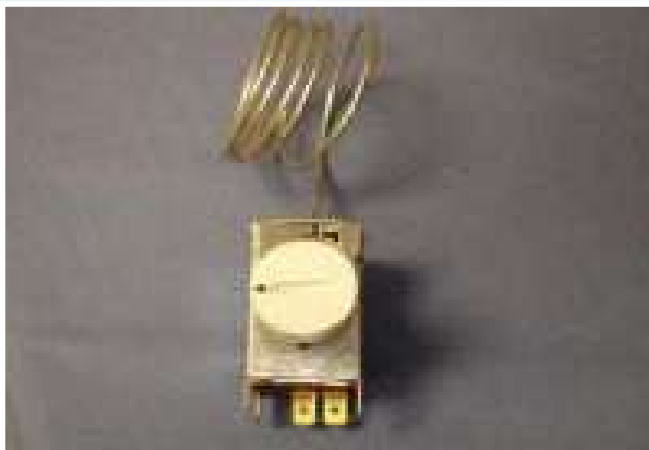

Signboard Holder - Fits Models GST-AST 52
Item code C726763

Tall Divider for Caravell AST Baskets
Item code C280372

Thermometers - Horizontal w/clips
Item code C330042

Thermometers - Vertical Hanging
Item code C330043

T-Stat Cooler
Item code C152787

T-Stat Dual
Item code C360077

T-Stat Freezer
Item code C690948

Tub Cover - Fits 3gal tubs
Item code C717990

Tub holder for (2) 3gal tubs - Fits all Caravell CDC/DCD
Item code C280567